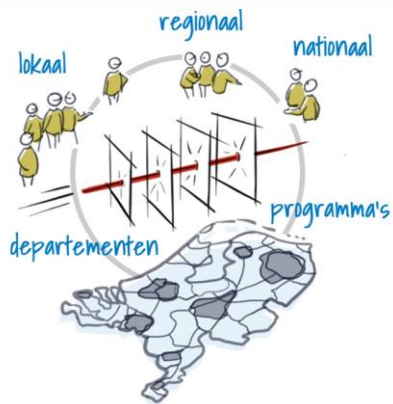

Ecosysteem- benadering

Vroegtijdig verkennen

Vanuit het gebied

Ontwerpend onderzoek